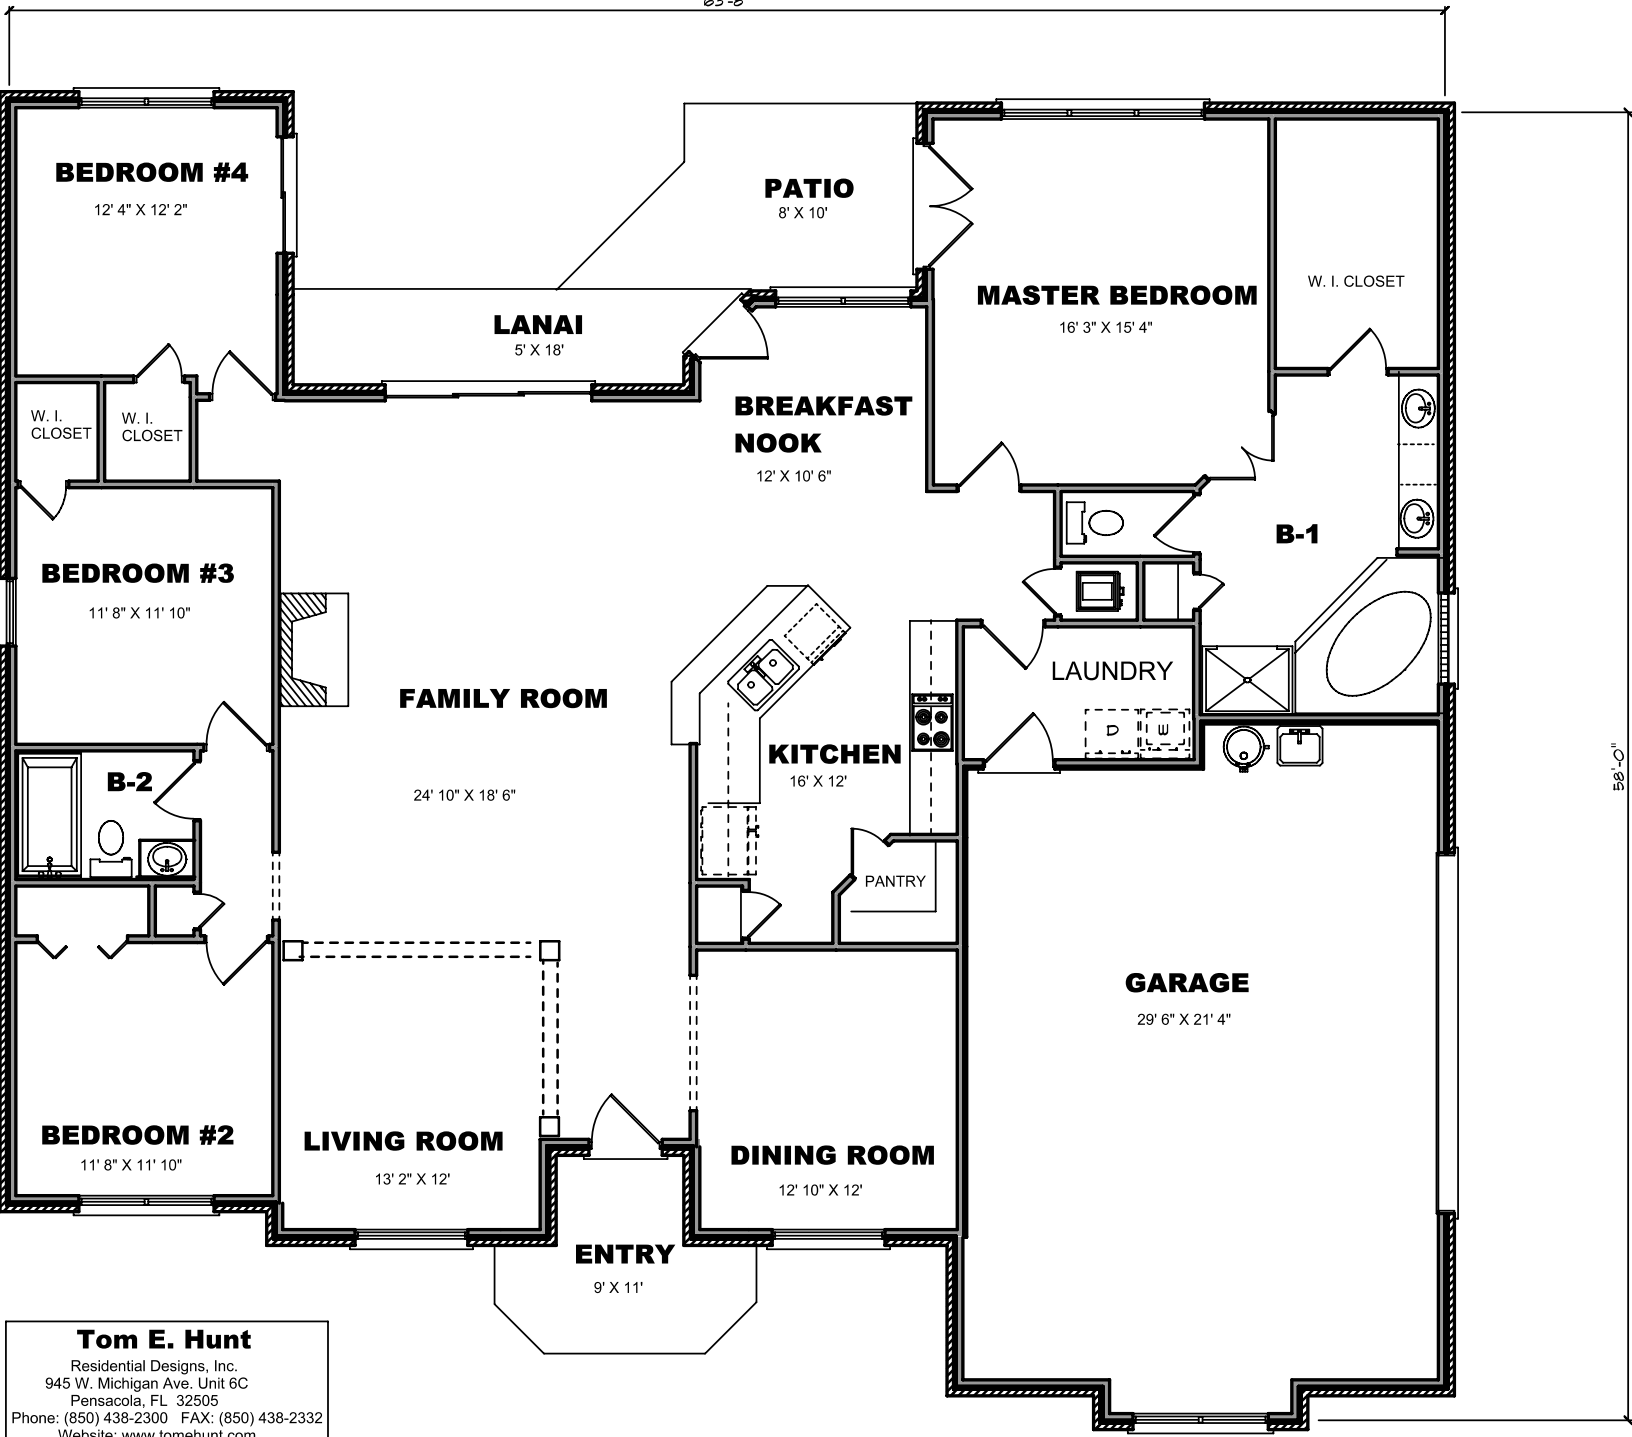

63'-8"

58'-0"

**Tom E. Hunt**

Residential Designs, Inc.  
945 W. Michigan Ave. Unit 6C  
Pensacola, FL 32505  
Phone: (850) 438-2300 FAX: (850) 438-2332  
Website: www.tomehunt.com

Drawing Number: 2450-S1-2981